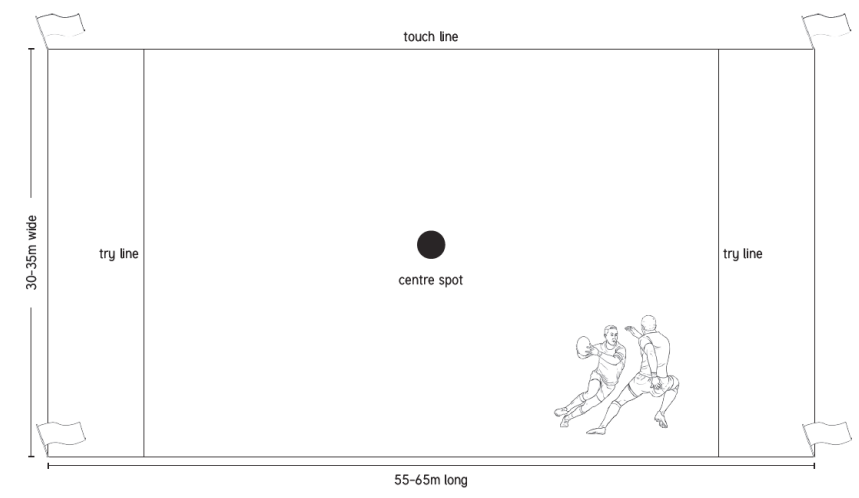

## The Tag Rugby Pitch

A Tag Rugby pitch can be between 35 and 70 metre long depending on the format. 7-a-side and 8-a-side Pitches are between 42 and 50 metres wide, with 6-a-side pitches being between 30 and 35 metres wide.