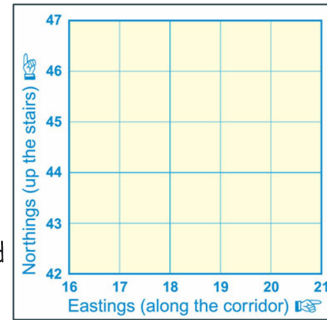

Year 3 - Map skills

Subject specific Vocabulary

Compass Rose	A compass rose is a symbol on a map that shows the cardinal directions.
Continent	A large mass of land. There are 7 continents in the world.
Countries	A distinct part of the world with its own government,
Directions	A course along which someone or something moves.
Eastings	The numbers of letters on the x-axis of a grid on a map.
Key	The part on the map which provides a scale and identifies the symbols used on the map.
Map	A representation of an area of land or sea showing physical features, cities, roads, etc.
Northings	The letters of numbers on the y-axis of a grid on a map.
OS symbol	Symbols used to identify key features on a map.
Regions	A area on land that has common features.
Sketch map	A roughly drawn map that shows only basic details.

Sticky Knowledge

Types of Geography

Human geography–The impact of people on the planet.

Physical geography–the natural world without people;

Environmental geography–human interactions with nature.

Grid references

A grid reference indicates a location in terms of a series of vertical and horizontal grid lines identified by numbers or letters. First you read the eastings and then the northings.

Compass Points

North, East, South, West